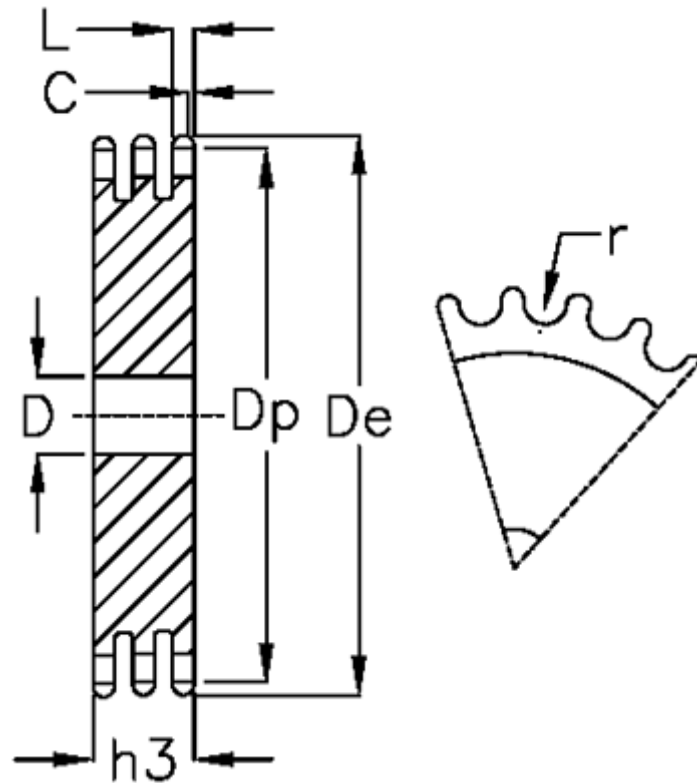

Article number: 616023007049

Description: Plate wheel 12 B-3 Z=49 triplex

## Measures

C = 2

D = 25

De = 306.2

Dp = 297.33

For chain size = 3/4 x 7/16

For chain type = 12 B-3

h3 = 49.8

L = 10.8

Number of teeth = 49

r = 12.07